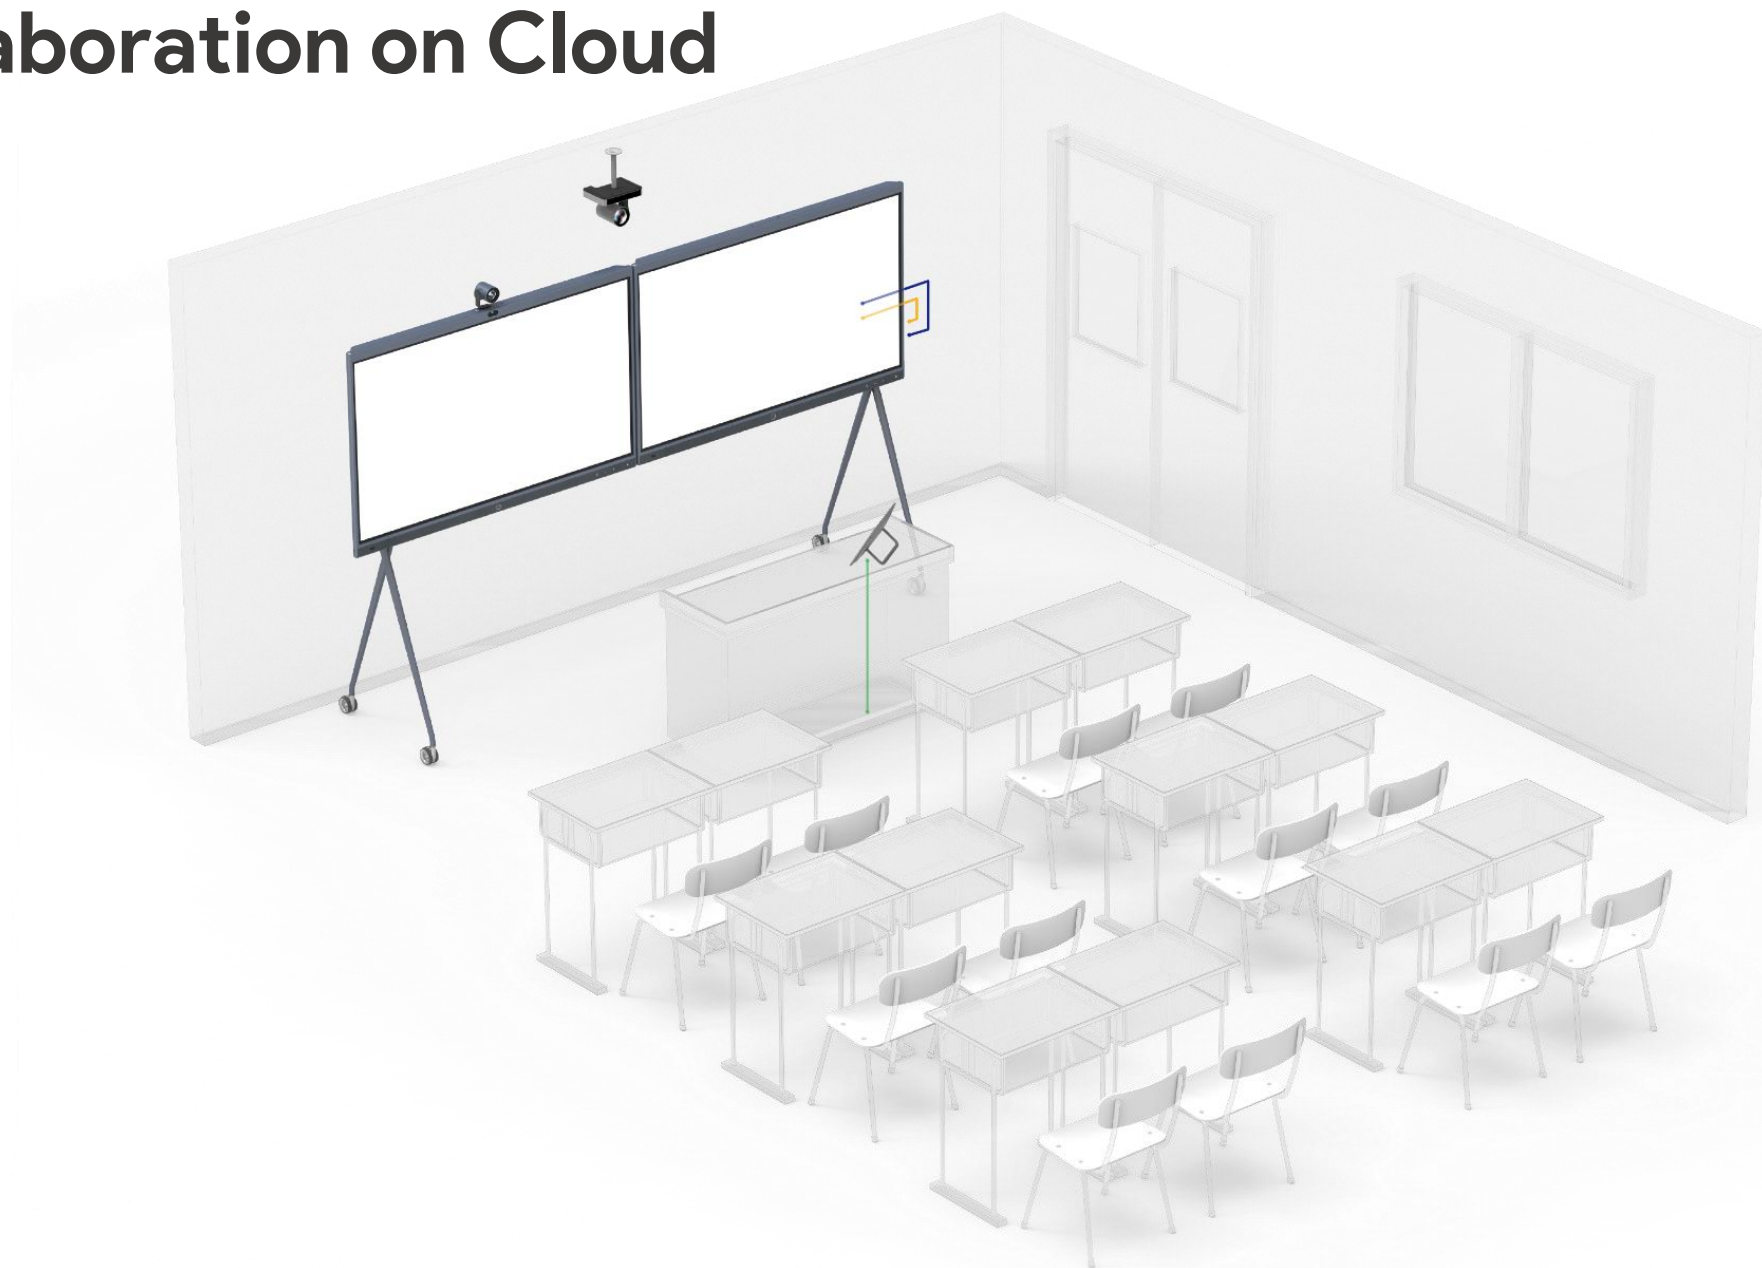

Hybrid work Collaboration on Cloud

Flexible Setup in A Classroom

- Power
- Internet
- CAT5e