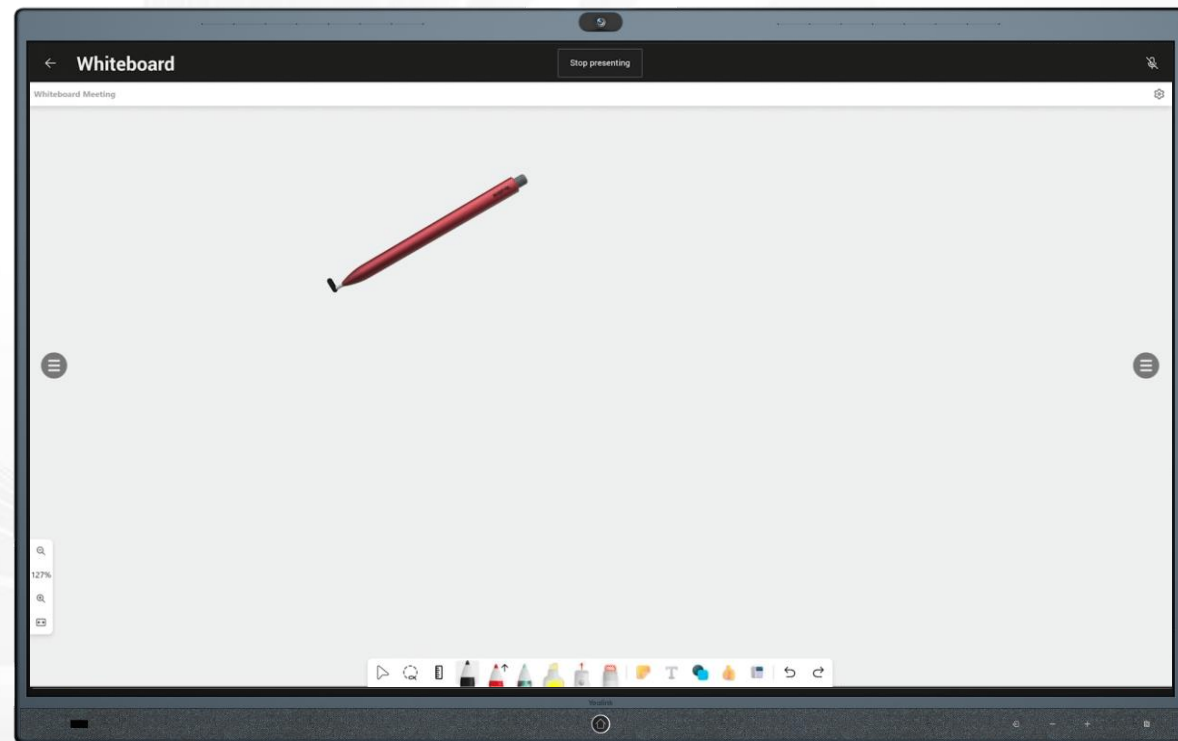

Microsoft Whiteboard Experience

Smart Collaboration Whiteboard

—Blast innovative ideas efficiently

Microsoft Whiteboard

4K canvas

Smart 4-Level Input Digital Ink Recognition

Pen tip – writing

Palm rejection

Fingers – navigating

Pen tail – erasing

Simultaneous Multi Writing

- Native Microsoft Whiteboarding
- Multi-writing
- Easy Collaboration

Smart Ink Tools

Ink Arrows

This feature adds a single or double arrowhead to the end of the ink stroke automatically, making inking easier and keeping diagrams and annotations clean and organized.