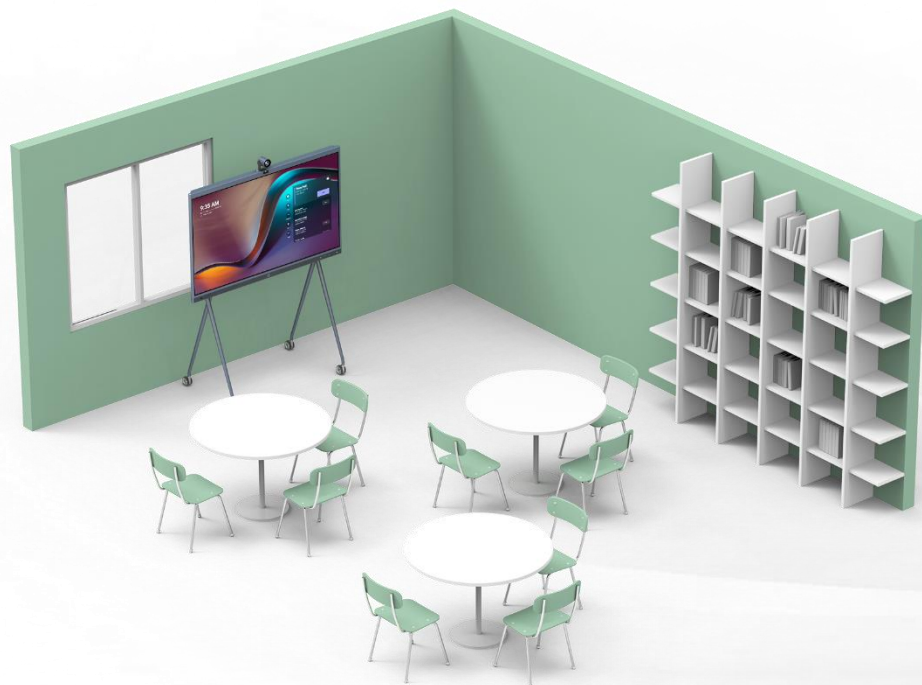

Yealink MeetingBoard

Yealink

Thoroughly Efficiency Infinite Possibilities

Yealink MeetingBoard | **Yealink**

MeetingBoard in Conference Room

MeetingBoard can be used for **ALL** conference rooms solution. Any size, any form.

Small rooms (2-6 users)

Medium rooms (7-12 users)

Large rooms (12 users and more)

MeetingBoard in Other Space

MeetingBoard is designed as wall mountable and floor stand able.
A floor stand with four swivel wheels. Push it to any corner you want.

Co-create Space

Manager Office

MeetingBoard in Education Scenario

Small Classrooms

Large Classrooms

Enhanced Deployment Experience

Traditional Meeting Room Experience

- Analog whiteboard with markers and eraser
- Messy table
- Hard to manage uniformly
- Hard to collaborate remotely

All-In-One Collaborative Experience

- Digital whiteboard with stylus
- Clean table
- Device management in Cloud
- Easy to collaborate remotely

Digital Whiteboard

Content on The Cloud | Remote Collaborate | Borderless Canvas