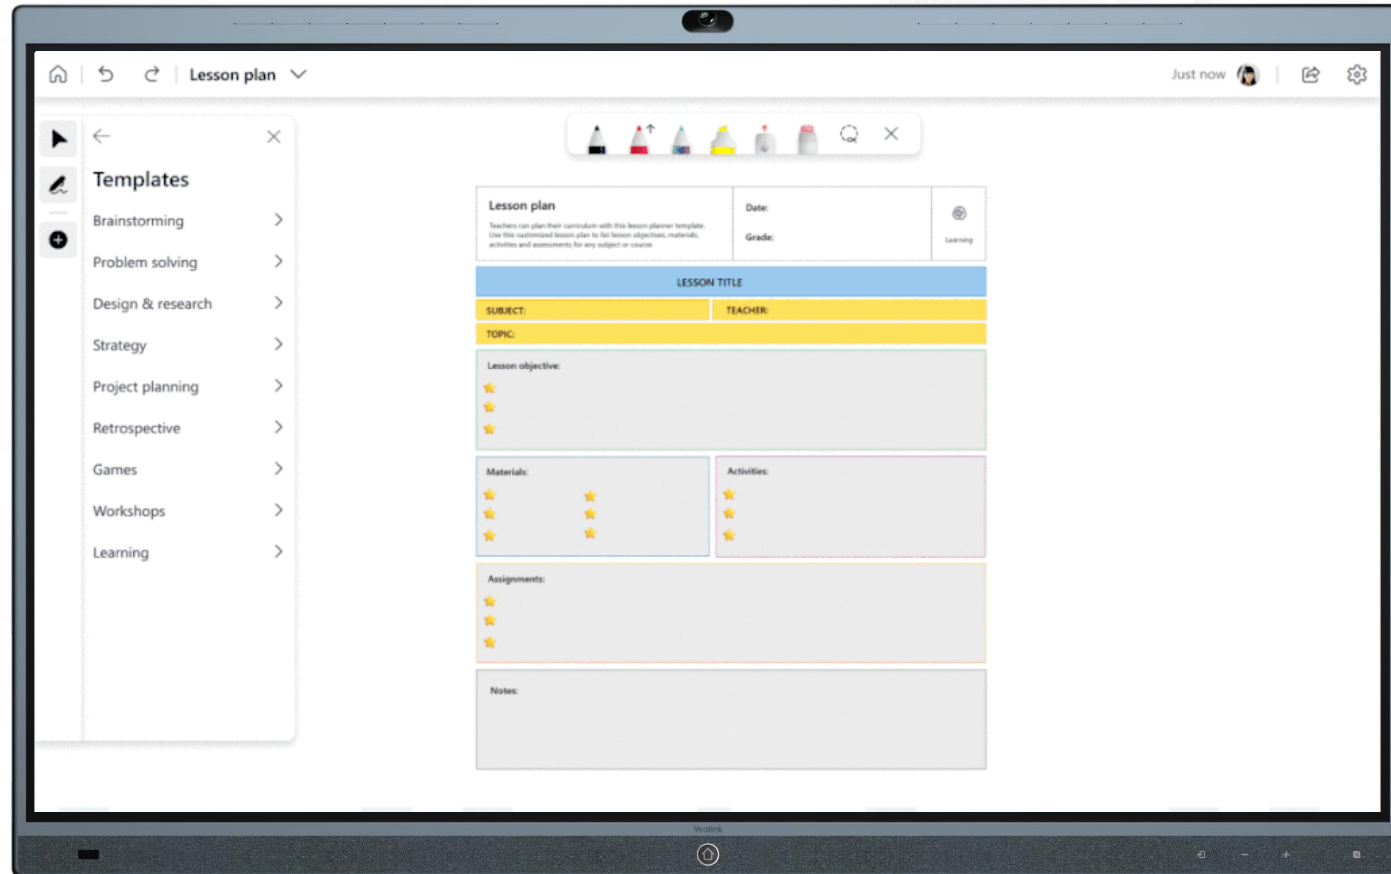

Productive Basic Templates

There are over 40+ fully customizable templates to help people get started faster, generate flow, and design structure for their innovative ideas.