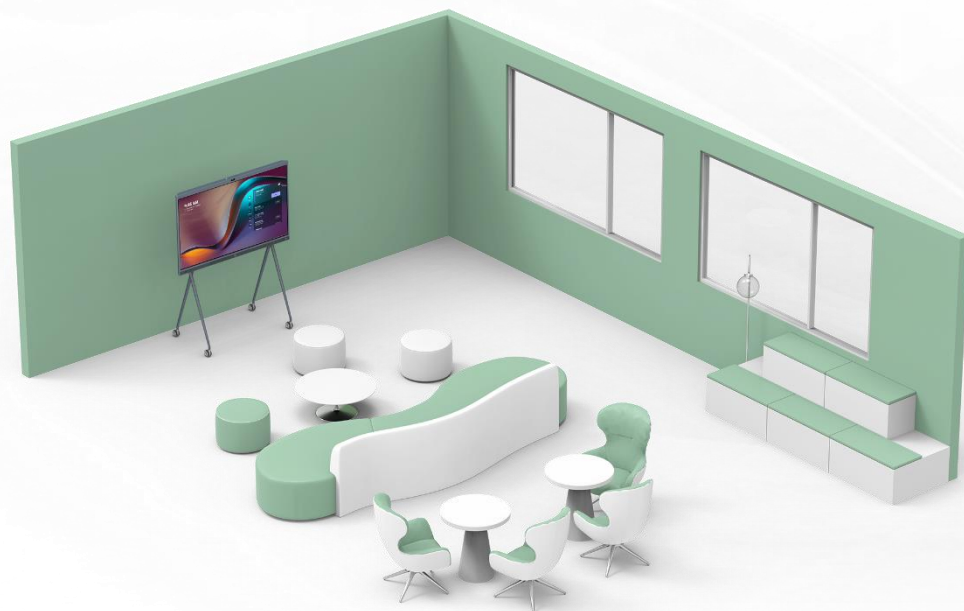

Yealink MeetingBoard

Yealink

Thoroughly Efficiency Infinite Possibilities

Yealink MeetingBoard | **Yealink**

MeetingBoard in Conference Room

MeetingBoard can be used for **ALL** conference rooms solution. Any size, any form.

Small rooms (2-6 users)

Medium rooms (7-12 users)

Large rooms (12 users and more)

MeetingBoard in Other Space

MeetingBoard is designed as wall mountable and floor stand able.
A floor stand with four swivel wheels. Push it to any corner you want.

Co-create Space

Manager Office

MeetingBoard in Education Scenario

Small Classrooms

Large Classrooms

Enhanced Deployment Experience

Traditional Meeting Room Experience

- Analog whiteboard with markers and eraser
- Messy table
- Hard to manage uniformly
- Hard to collaborate remotely