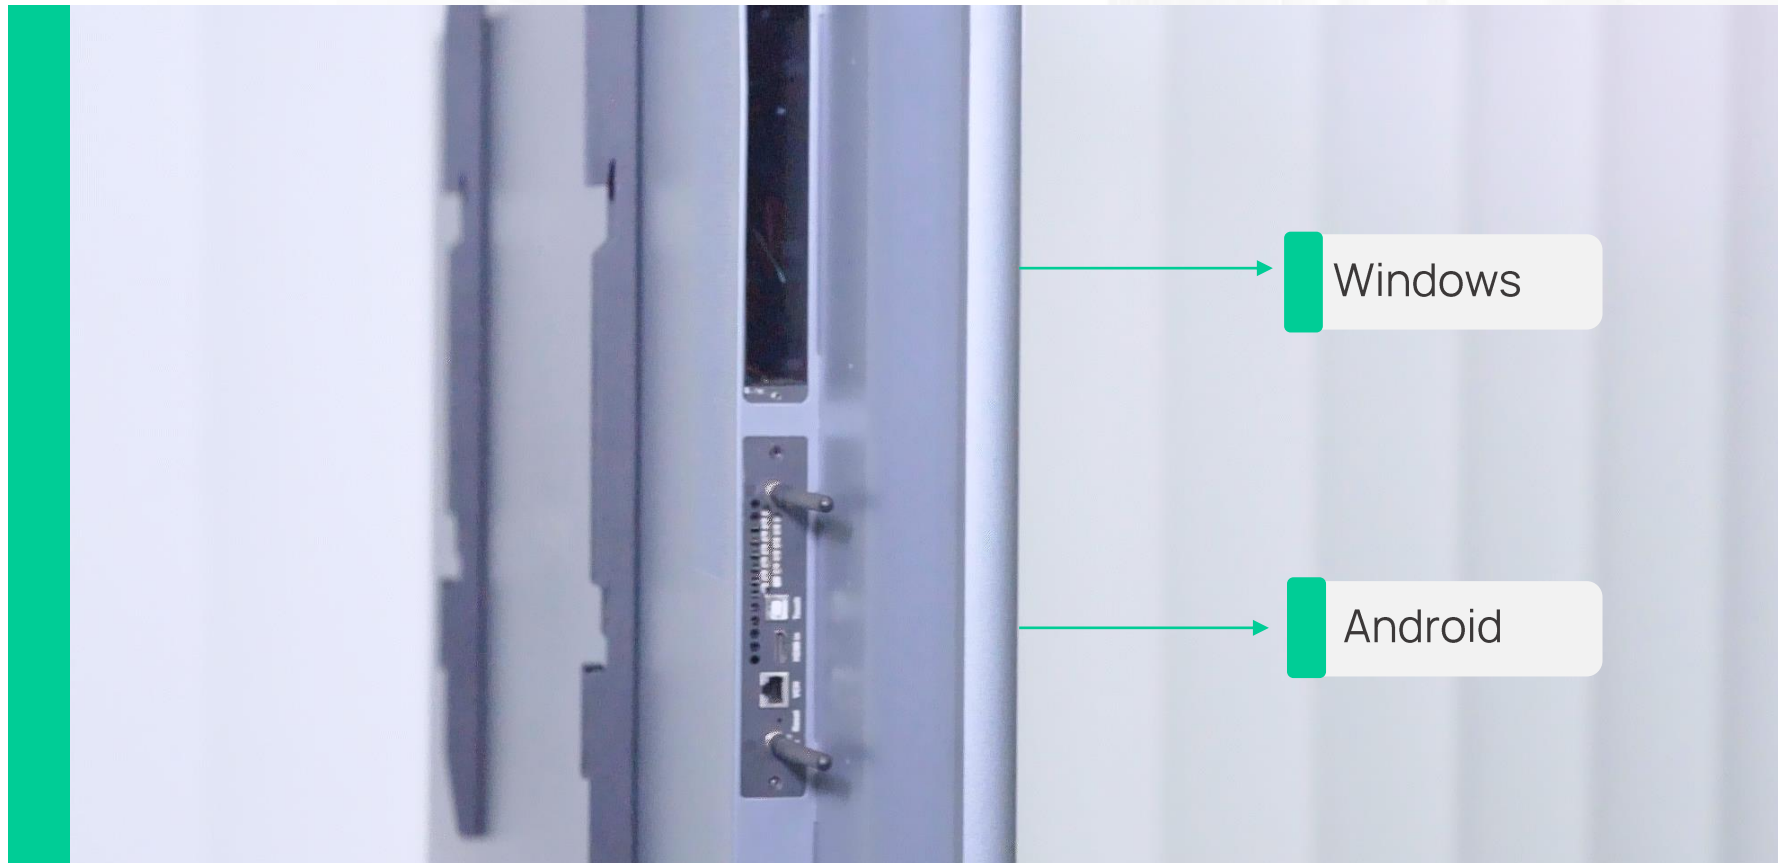

Upgradable Android Mainboard Module

No need to change the whole device for hardware upgrade but just replace the mainboard OPS module for performance and Android OS version upgrade.