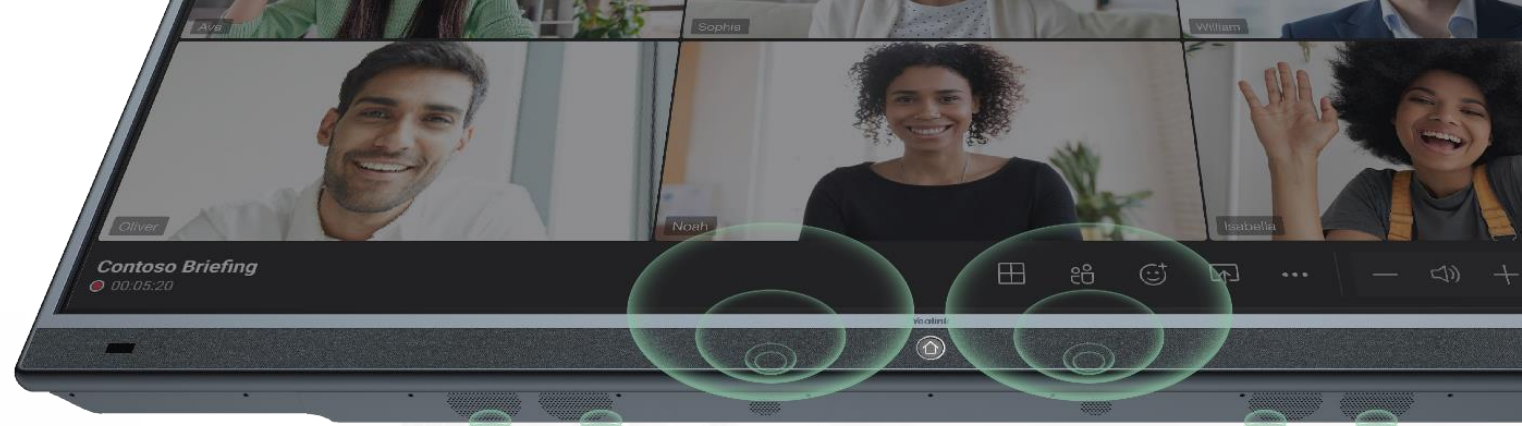

All-In-One Collaborative Experience

- Digital whiteboard with stylus
- Clean table
- Device management in Cloud
- Easy to collaborate remotely

Digital Whiteboard

Content on The Cloud | Remote Collaborate | Borderless Canvas

Easy to Set Up A Conference Room

-  Power
-  Internet
-  CAT5e

Hybrid work Collaboration on Cloud

Flexible Setup in A Classroom

-  Power
-  Internet
-  CAT5e

Premium Audio Experience

Premium Full-Duplex Audio Experience