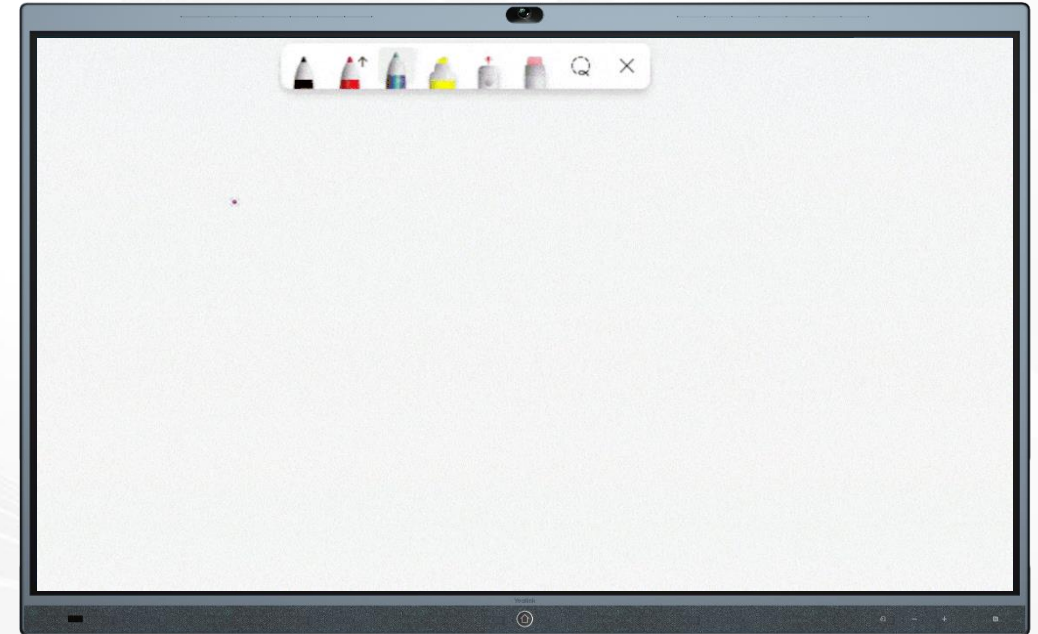

Fingers – navigating

Pen tail – erasing

Simultaneous Multi Writing

- Native Microsoft Whiteboarding
- Multi-writing
- Easy Collaboration

Smart Ink Tools

Ink Arrows

This feature adds a single or double arrowhead to the end of the ink stroke automatically, making inking easier and keeping diagrams and annotations clean and organized.