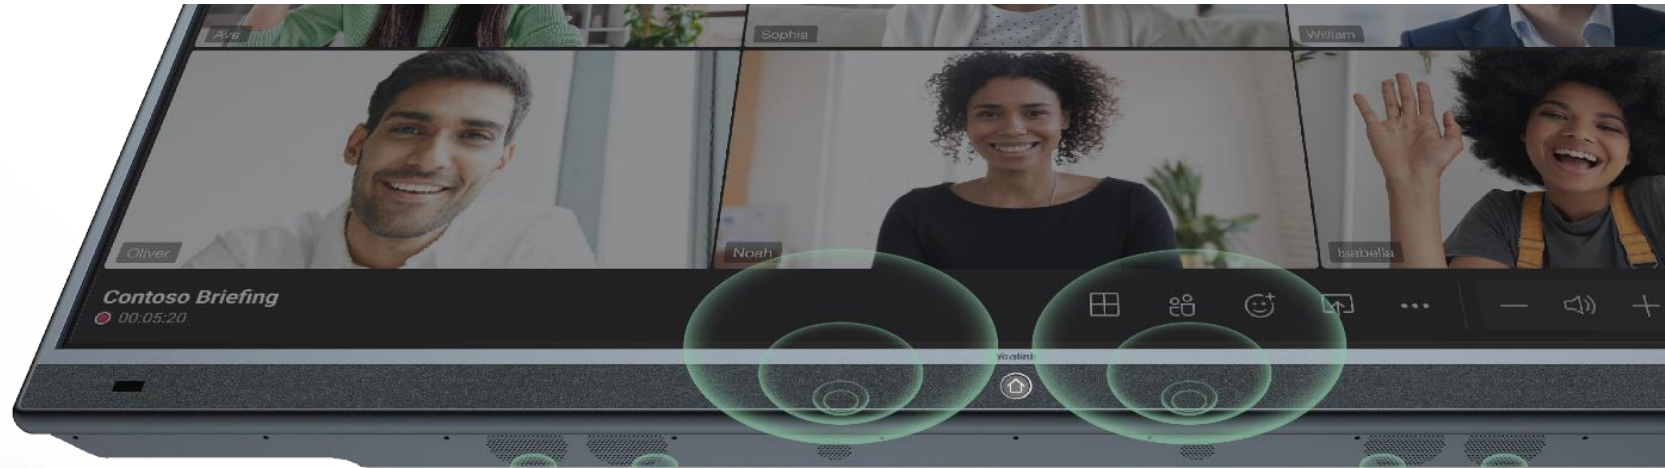

Supports Stereo Audio

4+2 stereo speakers

Supports Stereo Audio

High Fidelity Sound Quality

Wide Range of Sound Coverage

Industry Acoustic Fabric Design